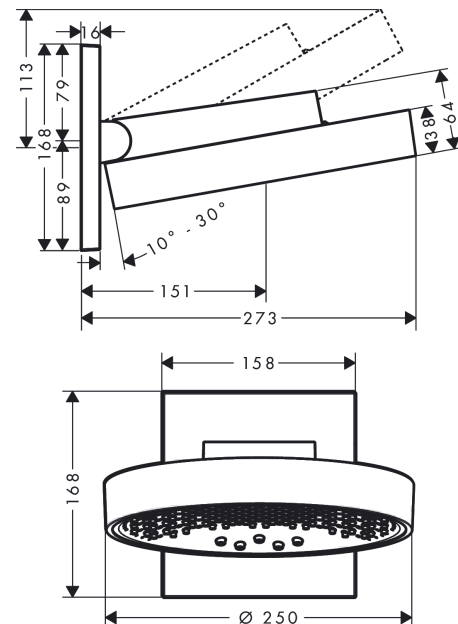

Rainfinity

Overhead shower 250 3jet EcoSmart with wall connector

Surfaces: **Chrome** Article Number: **26233000**

Description

product features

- consists of: overhead shower, wall connector
- shower head size: 250 mm
- spray type: PowderRain, Intense PowderRain, RainStream
- Select button on thermostat
- projection 273 mm
- middle spray disc: 151 mm
- frame: metal
- material spray disc: aluminium
- spray disc surface: graphite
- shower head vertically inclinable by 10-30°
- maximum flow rate at 3 bar: 9 l/min
- flow rate PowderRain spray (at 3 bar): 9 l/min
- flow rate Intense PowderRain (at 3 bar): 9 l/min
- flow rate RainStream spray (at 3 bar): 9 l/min
- minimum flow pressure: 1,9 bar
- the 3 spray zones must be controlled via 3 valves or a diverter valve with 3 outlets
- overhead shower removable for cleaning
- installation: wall-mounted - for installation on iBox
- connection dimension: DN15

Technology

Design awards

reddot award 2019
best of the best

Product image

Scale drawing

Rainfinity
Overhead shower 250 3jet EcoSmart with wall connector
 Surfaces: **Chrome** Article Number: **26233000**

Flowchart

The consumption was measured in combination with the appropriate fittings (thermostat/mixer/in-wall valve) to reflect actual application in practice.

Rainfinity
Overhead shower 250 3jet EcoSmart with wall connector
 Surfaces: **Chrome** Article Number: **26233000**

Year of production: >07/19

Pos.	Description	Article Number	Price	PU
1	head shower	93668000	-	1
2	cover	93524000	-	1
3	cramp	93525000	-	1
4	escutcheon	93523000	-	1
5	O-ring 9x2	98119000	-	1
6	flow limiter (9 l/min)	95659000	-	1
7	hexagon socket screw M5x40	97673000	-	1
8	O-ring 10x2	98170000	-	1
9	O-ring 17x2	98199000	-	1
10	set of screws	96525000	-	1
11	O-ring 18x2	98181000	-	1
12	O-ring 16x2	98133000	-	1
13	filter	98513000	-	1
14	fit-up aid	92540000	-	1
15	extension 25 mm	13595000	-	1
16	set of fixing screws	97747000	-	1
17	compensation set 1°	95521000	-	1