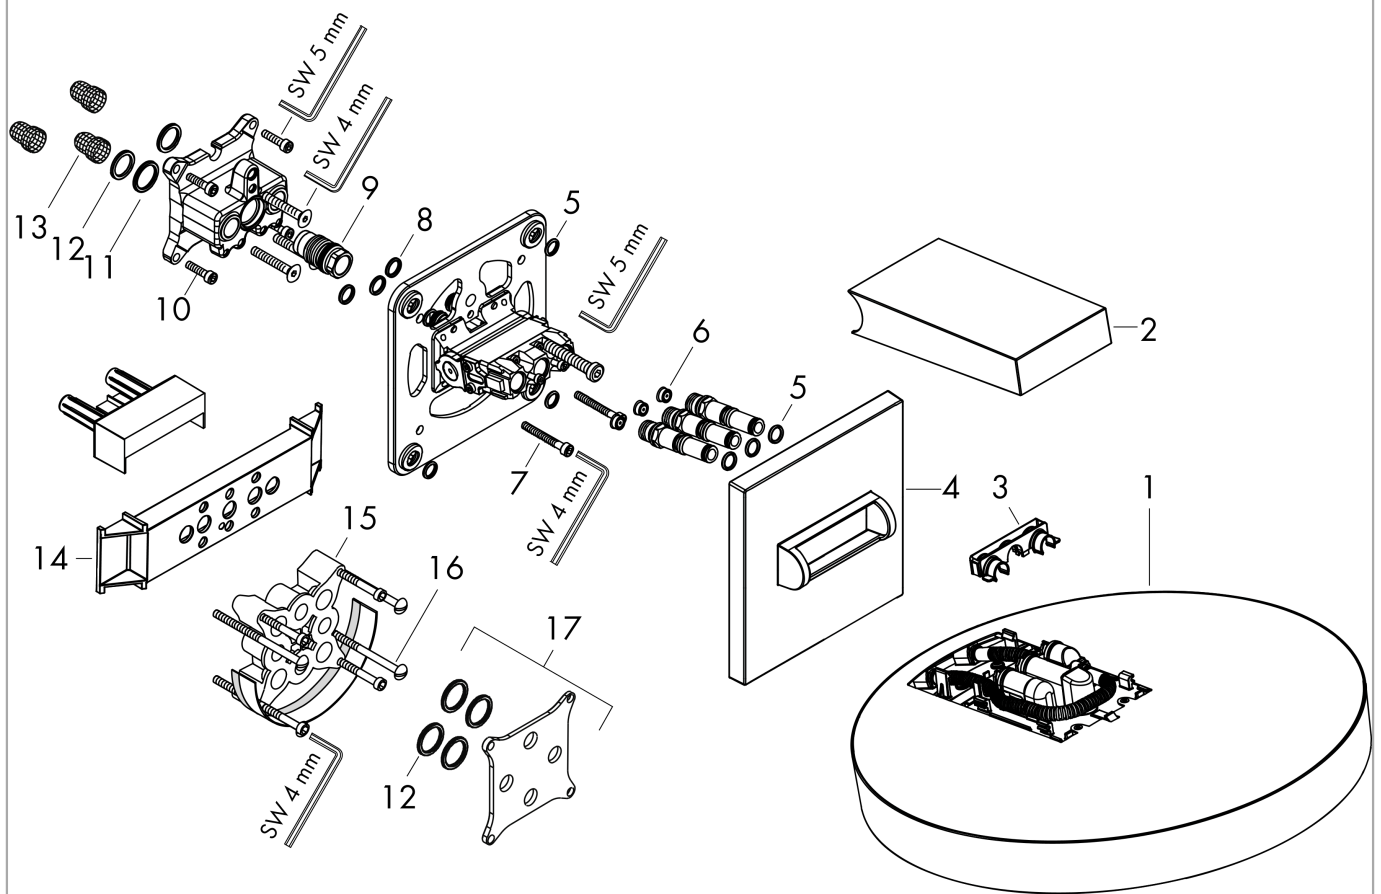

Rainfinity

Overhead shower 250 3jet EcoSmart with wall connector

Surfaces: **Chrome** Article Number: **26233000**

Description

product features

- consists of: overhead shower, wall connector
- shower head size: 250 mm
- spray type: PowderRain, Intense PowderRain, RainStream
- Select button on thermostat
- projection 273 mm
- middle spray disc: 151 mm
- frame: metal
- material spray disc: aluminium
- spray disc surface: graphite
- shower head vertically inclinable by 10-30°
- maximum flow rate at 3 bar: 9 l/min
- flow rate PowderRain spray (at 3 bar): 9 l/min
- flow rate Intense PowderRain (at 3 bar): 9 l/min
- flow rate RainStream spray (at 3 bar): 9 l/min
- minimum flow pressure: 1,9 bar
- the 3 spray zones must be controlled via 3 valves or a diverter valve with 3 outlets
- overhead shower removable for cleaning
- installation: wall-mounted - for installation on iBox
- connection dimension: DN15

Installation examples

Rainfinity
Overhead shower 250 3jet EcoSmart with wall connector
 Surfaces: **Chrome** Article Number: **26233000**

Exploded Drawing

Year of production: >07/19

Rainfinity**Overhead shower 250 3jet EcoSmart with wall connector**Surfaces: **Chrome** Article Number: **26233000****Spare part list**

Year of production: >07/19

Pos.	Description	Article Number	Price	PU
1	head shower	93668000	-	1
2	cover	93524000	-	1
3	cramp	93525000	-	1
4	escutcheon	93523000	-	1
5	O-ring 9x2	98119000	-	1
6	flow limiter (9 l/min)	95659000	-	1
7	hexagon socket screw M5x40	97673000	-	1
8	O-ring 10x2	98170000	-	1
9	O-ring 17x2	98199000	-	1
10	set of screws	96525000	-	1
11	O-ring 18x2	98181000	-	1
12	O-ring 16x2	98133000	-	1
13	filter	98513000	-	1
14	fit-up aid	92540000	-	1
15	extension 25 mm	13595000	-	1
16	set of fixing screws	97747000	-	1
17	compensation set 1°	95521000	-	1