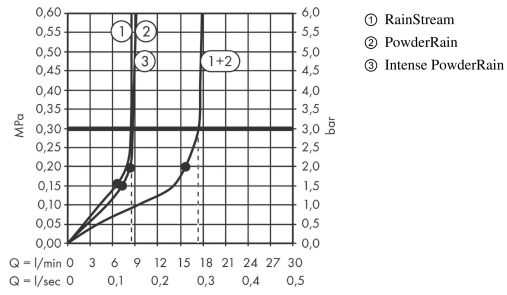

Rainfinity

Overhead shower 250 3jet EcoSmart with wall connector

Surfaces: **Chrome** Article Number: **26233000**

Description

product features

- consists of: overhead shower, wall connector
- shower head size: 250 mm
- spray type: PowderRain, Intense PowderRain, RainStream
- Select button on thermostat
- projection 273 mm
- middle spray disc: 151 mm
- frame: metal
- material spray disc: aluminium
- spray disc surface: graphite
- shower head vertically inclinable by 10-30°
- maximum flow rate at 3 bar: 9 l/min
- flow rate PowderRain spray (at 3 bar): 9 l/min
- flow rate Intense PowderRain (at 3 bar): 9 l/min
- flow rate RainStream spray (at 3 bar): 9 l/min
- minimum flow pressure: 1,9 bar
- the 3 spray zones must be controlled via 3 valves or a diverter valve with 3 outlets
- overhead shower removable for cleaning
- installation: wall-mounted - for installation on iBox
- connection dimension: DN15

Technology

Design awards

reddot award 2019
best of the best

Product image

Scale drawing

Rainfinity
Overhead shower 250 3jet EcoSmart with wall connector
 Surfaces: **Chrome** Article Number: **26233000**

Flowchart