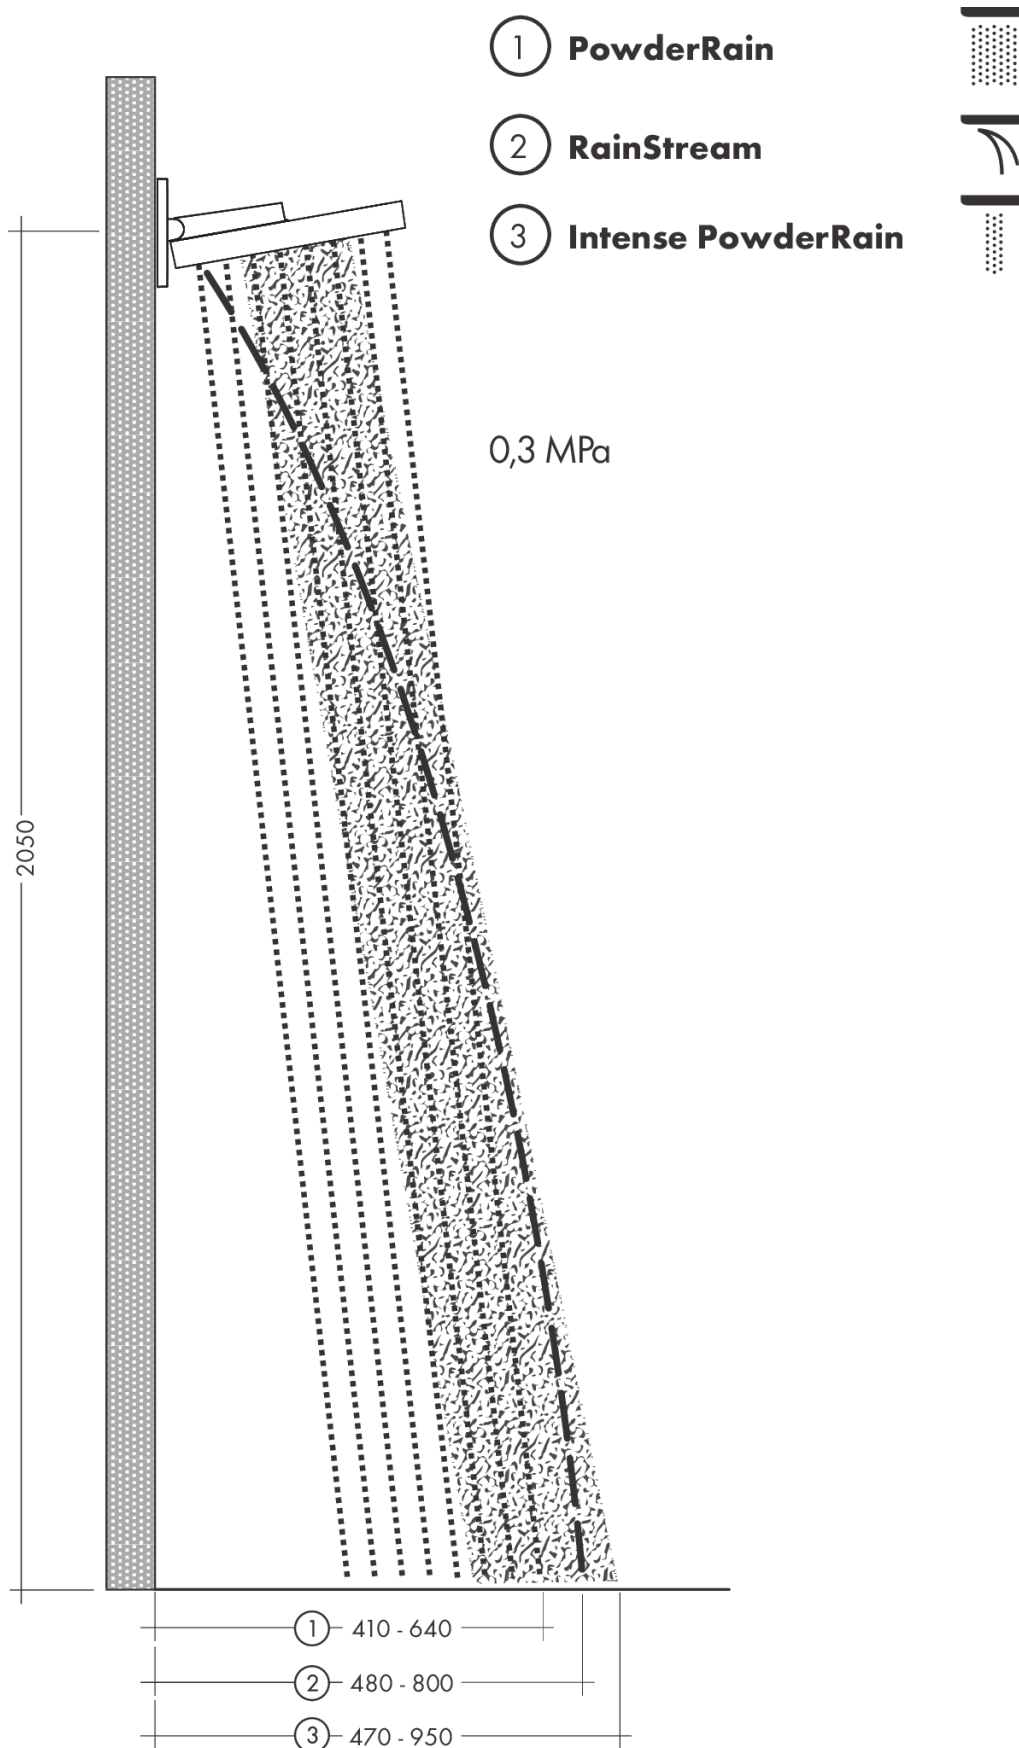

Rainfinity
Overhead shower 250 3jet EcoSmart with wall connector
Surfaces: **Chrome** Article Number: **26233000**

Installation examples